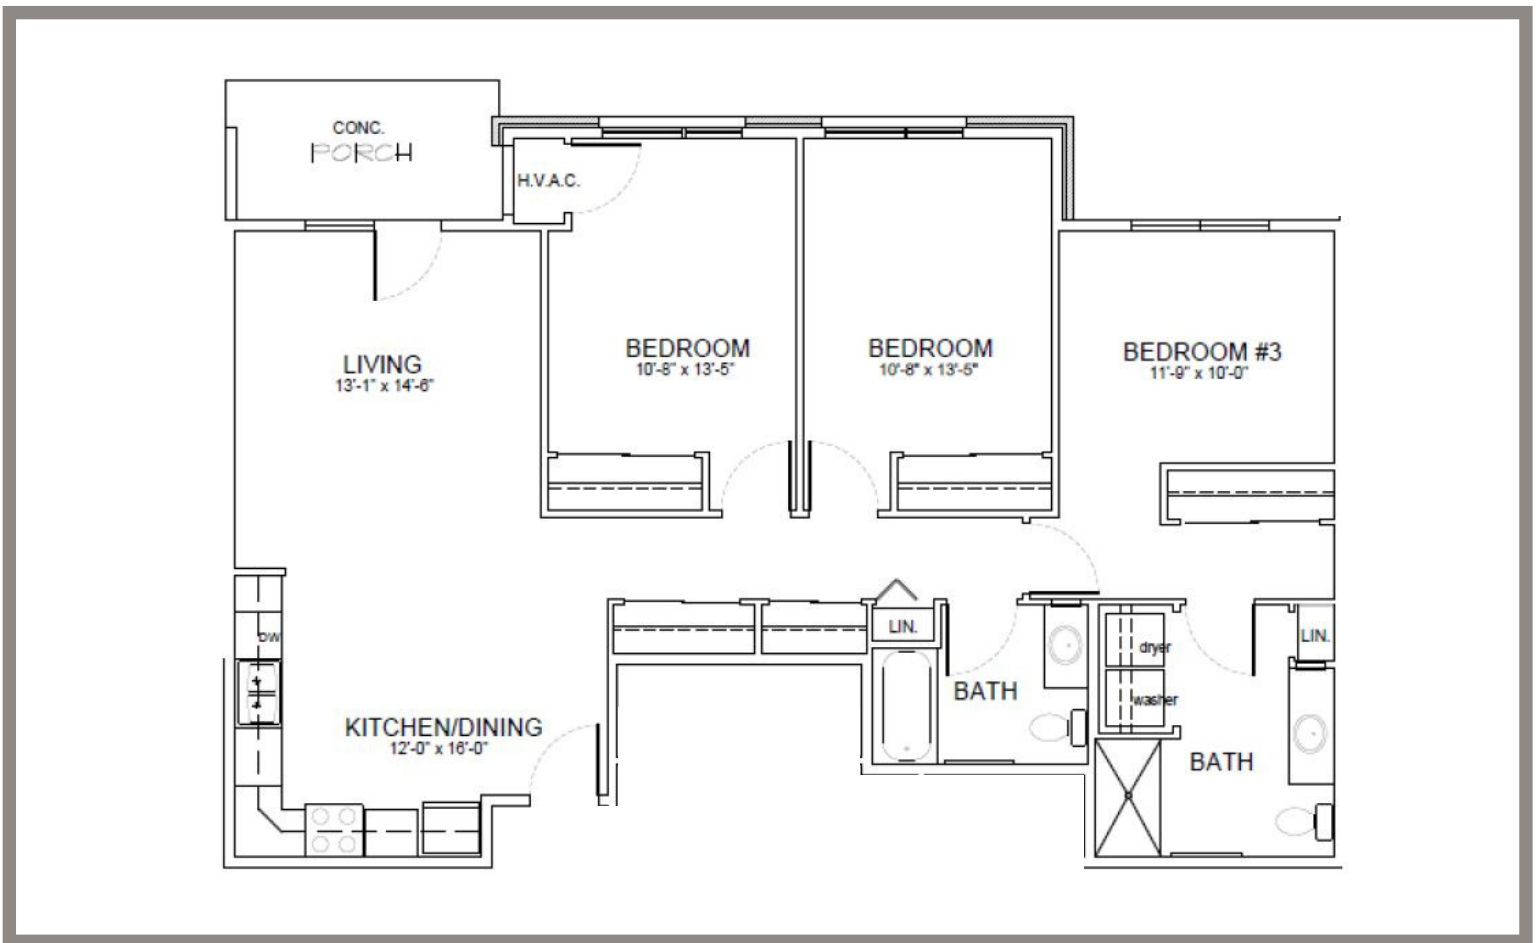

1ST FLOOR

2ND FLOOR

3RD FLOOR

4TH FLOOR

STYLE D1 | 3 BEDROOM / 2 BATHROOM | 1284 SQFT

Floor plan size and dimensions may vary*

APARTMENT NUMBER: _____ RENT: _____ DATE AVAILABLE: _____

2232 W Broadway, Madison, WI 53713